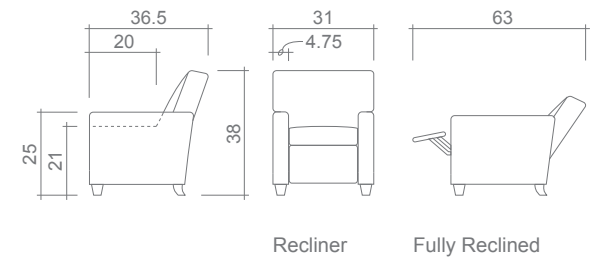

Maple Recliner

Arms Detachable: No

No other items available in this style

GENERAL INFORMATION:

- *dye-lot of the actual fabric and the swatch may not be exact match
- *fabric yardage for plain, railroaded 54" bolt
- *no zipper/inserts in fibre filled toss pillows
- *overall dimensions may vary +/- 1"
- *see fabric swatch for exact colour

SPECIFICATIONS:

- Back:** Tight
- Body Piping:** Arms & back
- Seat Cushion:** Box band, piped, 6" thick Foam w/ polyester fibre wrap
- Suspension:** Seat: Webbing | Back: Springs

FABRIC

Chair:

(YDS)

8.50

LEG:

Front: Albany Dark
 Back: 3" Back Dark